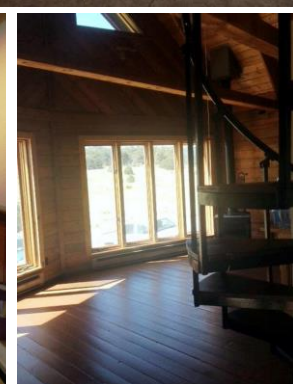

\$114,000

1 Bedrooms, 1 Bath,
1,276 Sq Ft, 3.72 Acres

Located at the back portion of Navajo Ranch Resorts on a dead end road for maximum privacy. Views to the west of Silver Mountain and Mt. Mestas. Some recent remodeling and upgrades, new gutter, insulation and paint on this nice cabin with a loft. There is a second building that would be perfect for an art studio or guest room. Community water system.