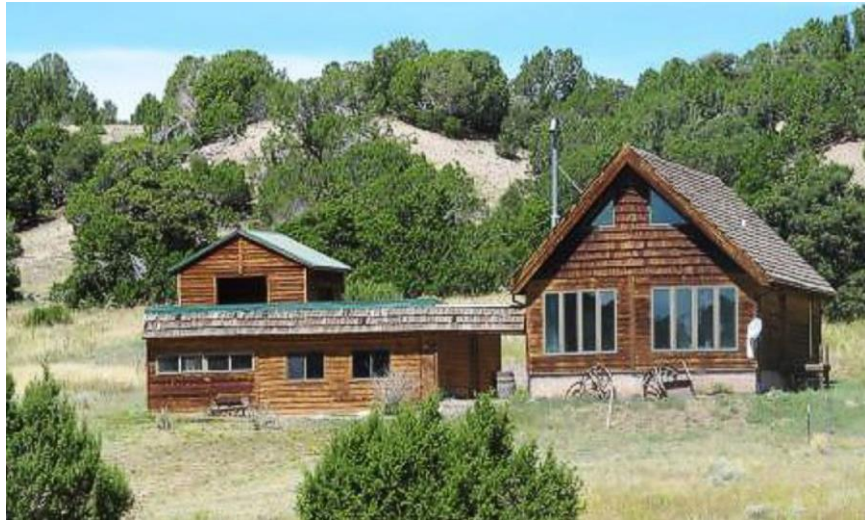

82 Shoshone Drive

Walsenburg, CO 81089

Capture Colorado
Mountain Properties
719-742-5550

Wynnelle Turner
Capture Colorado

(719) 989-5787
Wynnelle@CaptureColorado.com
www.CaptureColorado.com

Cabin with Privacy

$114,000

1 Bedrooms, 1 Bath,
1,276 Sq Ft, 3.72 Acres

Located at the back portion of Navajo Ranch Resorts on a dead end road for maximum privacy. Views to the west of Silver Mountain and Mt. Mestas. Some recent remodeling and upgrades, new gutter, insulation and paint on this nice cabin with a loft. There is a second building that would be perfect for an art studio or guest room. Community water system.