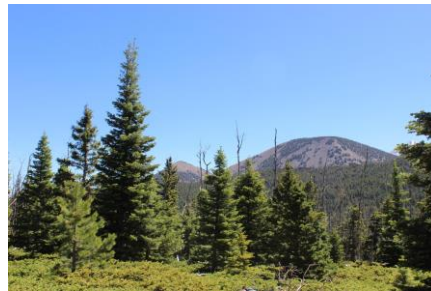

TBD Valley Vista

Cuchara, CO 81055