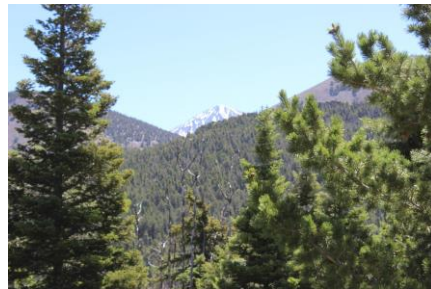

TBD Valley Vista

Cuchara, CO 81055