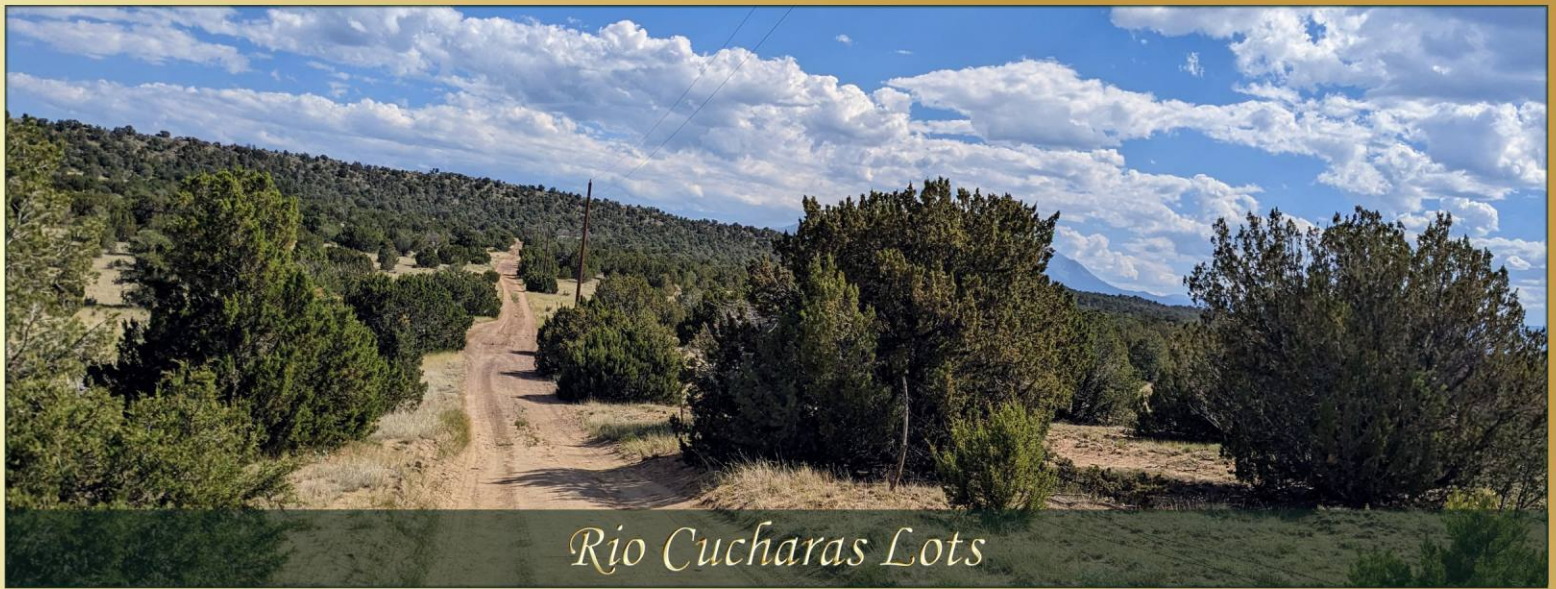

Los Vaqueros Circle, Walsenburg

$49,000

Capture Colorado

Mountain Properties, llc.
CaptureColorado.com