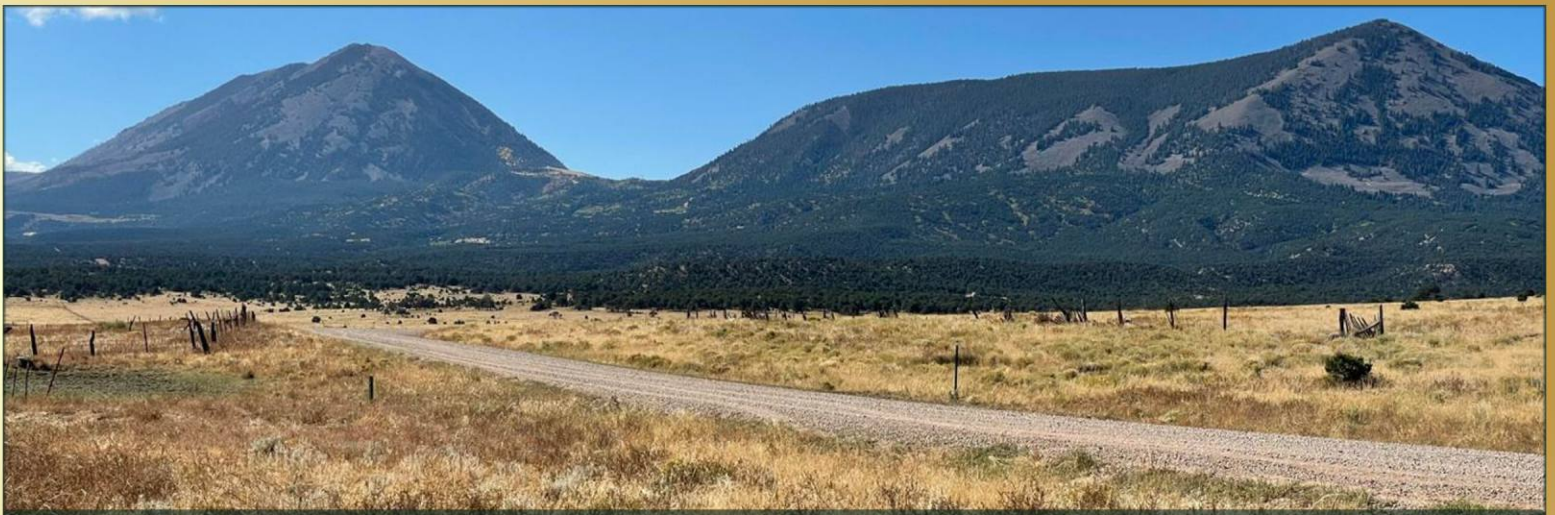

CR 560, Gardner \$65,000

Capture Colorado
Mountain Properties, llc.
CaptureColorado.com

Little Sheep Mountain Lot

35 Acres Bordering BLM

BLM ACCESS! This 35 acres has no HOA and has thousands of acres of Little Sheep Mountain BLM just across the road!

Located a short distance from paved CR 550 this lot is very easy to access and has beautiful views of the Sangre de Cristo Mountains and Greenhorn Mountain.

The Huerfano River is a short distance north of this property which attracts a great deal of wildlife such as elk, deer, and wild turkey.